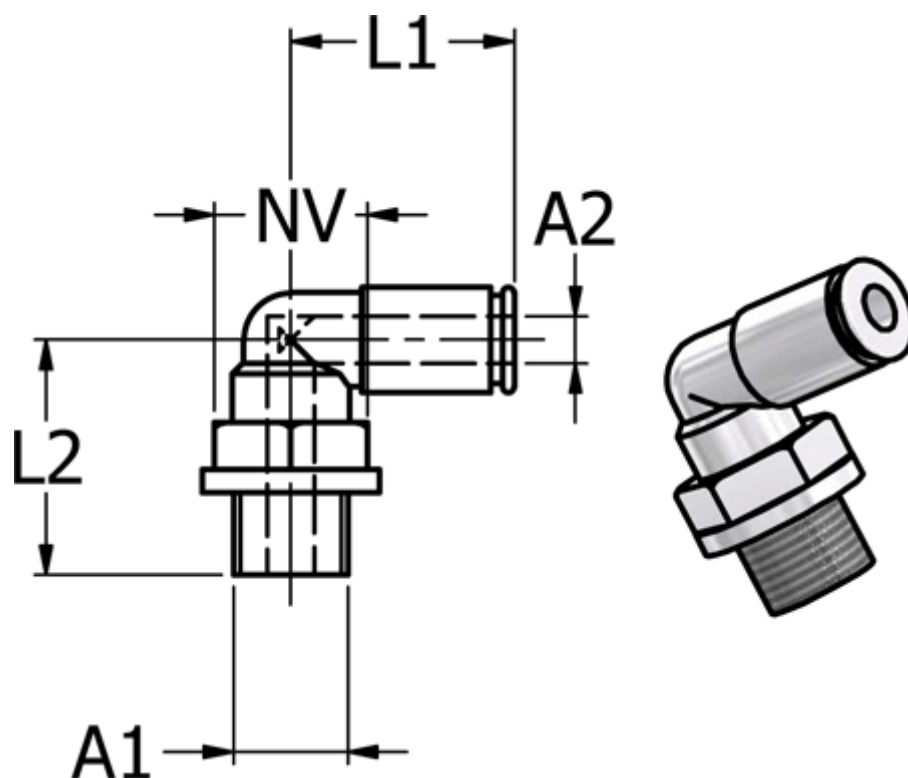

Article number: 5868540388

Description: Metal Push-in fitting 854.038-8, &Oslash8 / G 3/8"  
Elbow with FPM O-ring

## Measures

Ext. hose diameter A2	= 8
L1	= 24
L2	= 25.5
NV	= 13
Thread A1	= G 3/8"